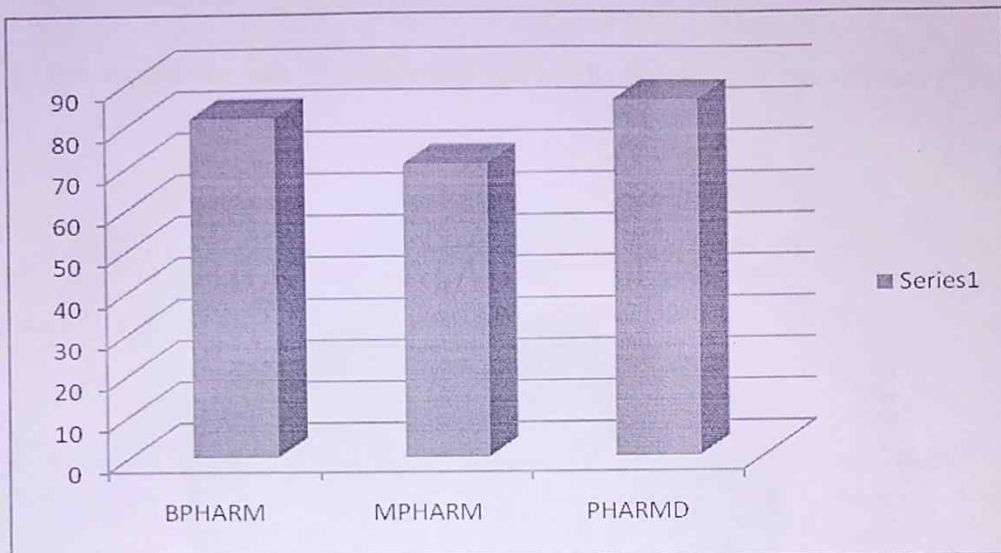

C B C P

CHILKUR BALAJI COLLEGE OF PHARMACY

(Approved by AICTE, New Delhi, Govt of Telangana & Affiliated to JNT University, Hyderabad)
R.V.S. Nagar, Aziz Nagar (Post), Moinabad Road, Near: T.S.Police Academy
HYDERABAD - 500 075.

Report,

Comments by Principal,

Feedback analysis shows that students are expecting better professional services from faculty.