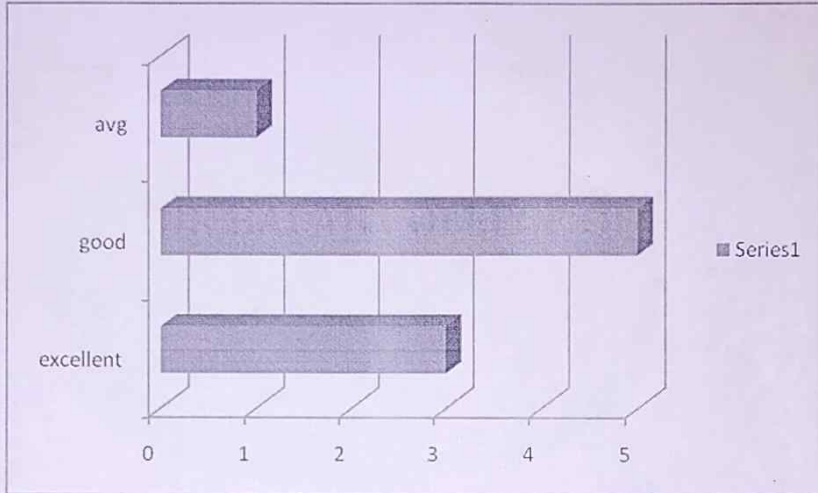

C B C P

CHILKUR BALAJI COLLEGE OF PHARMACY

(Approved by AICTE, New Delhi, Govt of Telangana & Affiliated to JNT University, Hyderabad)
R.V.S. Nagar, Aziz Nagar (Post), Moinabad Road, Near: T.S.Police Academy
HYDERABAD - 500 075.

3. Whether the curriculum is compliance with industry standards?

[Handwritten Signature]
PRINCIPAL

Chilkur Balaji College of Pharmacy
R.V.S. Nagar, Aziz Nagar (Post),
Moinabad Road, Near Police Academy,
HYDERABAD - 500 075