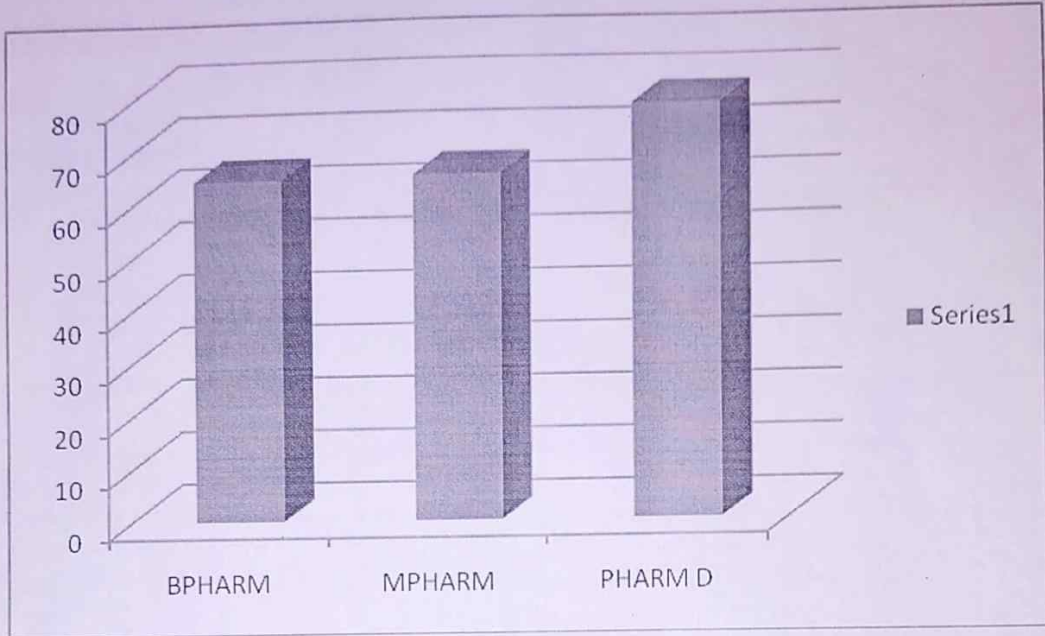

CBCP

CHILKUR BALAJI COLLEGE OF PHARMACY

(Approved by AICTE, New Delhi, Govt of Telangana & Affiliated to JNT University, Hyderabad)
R.V.S. Nagar, Aziz Nagar (Post), Moinabad Road, Near: T.S.Police Academy
HYDERABAD - 500 075.

Report,

Comments by Principal,

Feedback analysis shows that students are expecting better professional services from the institute.