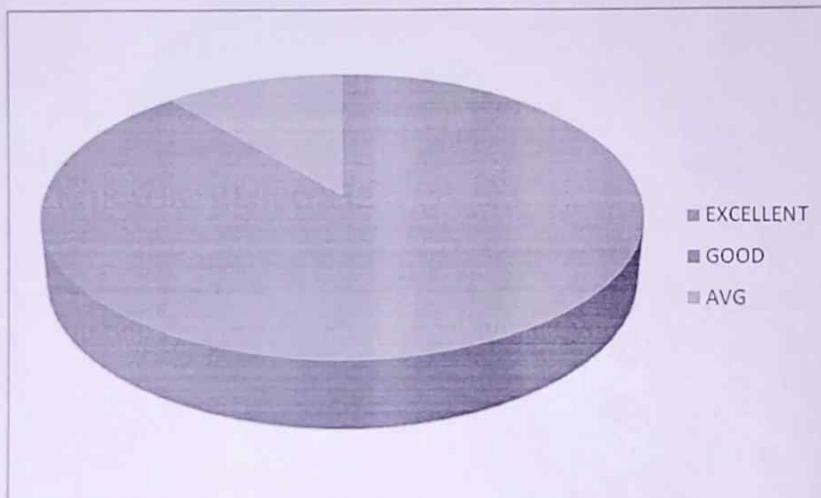

CBCP

CHILKUR BALAJI COLLEGE OF PHARMACY

(Approved by AICTE, New Delhi, Govt of Telangana & Affiliated to JNT University, Hyderabad)
R.V.S. Nagar, Aziz Nagar (Post), Moinabad Road, Near: T.S.Police Academy
HYDERABAD - 500 075.

ALUMNI FEEDBACK RESPONSE

1.How would you rate the education that might impact your future plans?

PRINCIPAL
Chilkur Balaji College of Pharmacy
R.V.S. Nagar, Aziz Nagar (Post),
Moinabad Road, Near Police Academy,
HYDERABAD-500 075